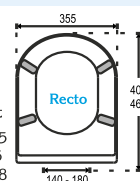

	Recto	Nylon	Inox.	Soft
Largo	40.5-46	40.5-45	41-45	41-45
Ancho	35.5	35.5	35.5	35.5
Orificios	14-18	14-18	14-18	14-18

180°